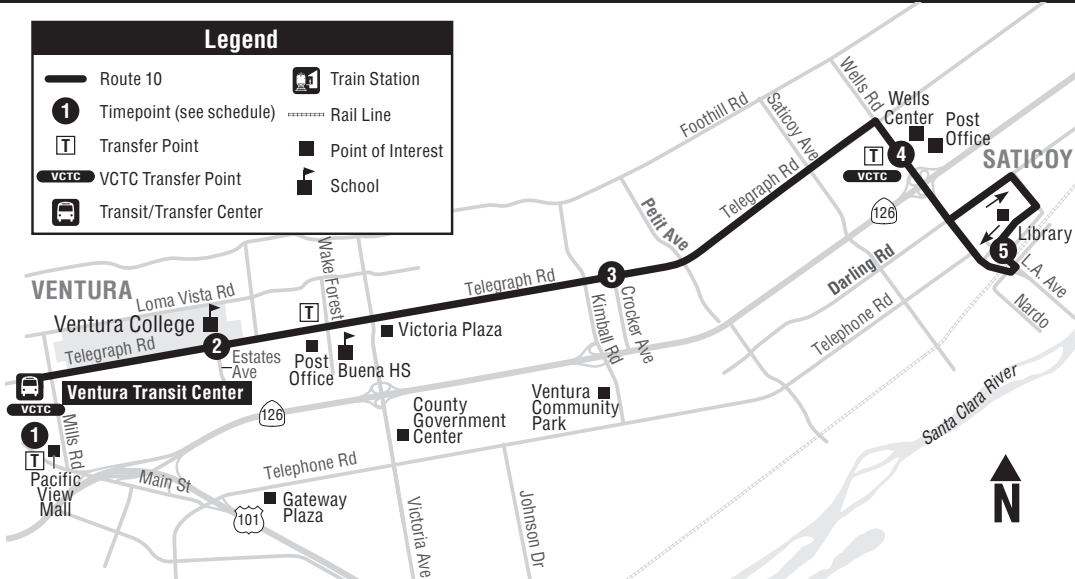

# 10 PACIFIC VIEW MALL - TELEGRAPH - SATICOY

**Legend**

- Route 10
- Timepoint (see schedule)
- Transfer Point
- VCTC Transfer Point
- Transit/Transfer Center
- Train Station
- Rail Line
- Point of Interest
- School

# 10 PACIFIC VIEW MALL - TELEGRAPH - SATICOY

DAILY  
DIARIO

VENTURA TRANSIT CENTER 1	VENTURA COLLEGE 2	TELEGRAPH & CROCKER 3	WELLS CENTER 4	VIOLETA & LOS ANGELES 5	WELLS CENTER 4	TELEGRAPH & CROCKER 3	VENTURA COLLEGE 2	VENTURA TRANSIT CENTER 1	INTERLINED ROUTE/RUTA INTERLINEADA
EASTBOUND TO SATICOY				WESTBOUND TO VENTURA					
6:40	6:46	6:54	7:10	6:10 AM	6:20	6:25	6:30	6:35	To Route 10
7:35	7:41	7:49	8:05	7:18 *	7:30	7:37	7:45	7:52	To Route 16
8:35	8:41	8:49	9:05	9:13	9:25	9:32	9:40	9:47	To Route 16
9:35	9:41	9:49	10:05	10:13	10:25	10:32	10:40	10:47	To Route 16
10:35	10:42	10:50	11:05	11:13	11:25	11:32	11:40	11:47	To Route 16
11:35	11:42	11:50	12:05 PM	12:13	12:25	12:32	12:40	12:47	To Route 16
12:35	12:42	12:50	1:00	1:08	1:25	1:32	1:40	1:47	To Route 16
1:35	1:42	1:50	2:00	2:08	2:25	2:32	2:40	2:47	To Route 16
2:35	2:42 *	2:50	3:00	3:08	3:25	3:32	3:40	3:47	To Route 16
3:35	3:42	3:52	4:00	4:08	4:25	4:32	4:40	4:47	To Route 16
4:35	4:42	4:50	5:00	5:08	5:25	5:32	5:40	5:47	To Route 16
5:30	5:37	5:45	5:55	6:03	6:25	6:32	6:40	6:47	To Route 16
6:30	6:36	6:44	6:55	7:02	7:15	7:22	7:30	7:37	----
7:30	7:36	7:44	7:55	8:02	----	----	----	----	----
8:25	8:31	8:39	8:50	8:57	----	----	----	----	----

ROUTE 10

### 1 Ventura Transit Center (VTC)