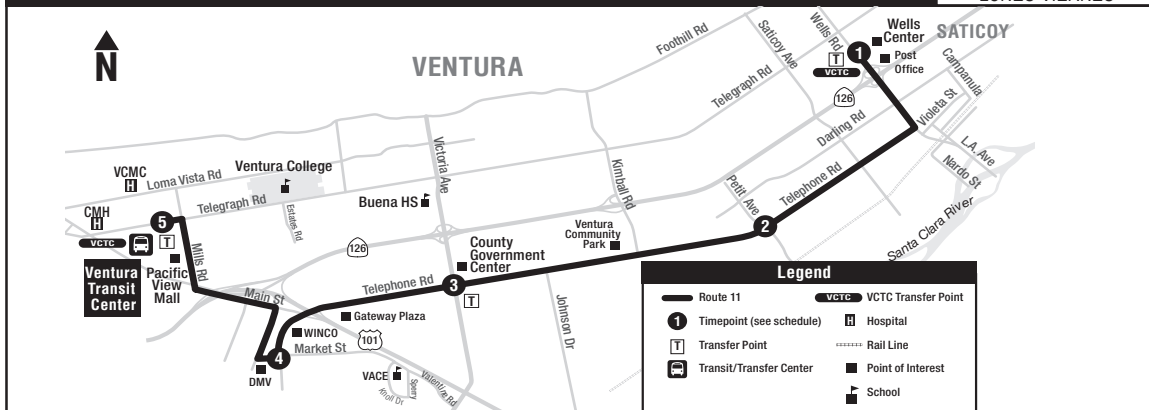

11 PACIFIC VIEW MALL - TELEPHONE - WELLS CTR

MONDAY-FRIDAY
LUNES-VIERNES

WELLS CENTER 1	TELEPHONE & PETIT 2	VENTURA GOVT CENTER 3	TELEPHONE & MARKET 4	VENTURA TRANSIT CENTER ARRIVE 5 DEPART 5	TELEPHONE & MARKET 4	VENTURA GOVT CENTER 3	TELEPHONE & PETIT 2	WELLS CENTER 1	
WESTBOUND TO VENTURA				EASTBOUND TO WELLS CENTER					
6:00 AM	6:07	6:14	6:22	6:32	6:40	6:50	6:57	7:04	7:11
6:40	6:47	6:54	7:02	7:12	7:20	7:30	7:37	7:44	7:51
7:20	7:29	7:37	7:45	7:56	8:05	8:15	8:22	8:29	8:36
8:00	8:09	8:18	8:26	8:37	8:45	8:55	9:03	9:10	9:18
8:45	8:54	9:02	9:10	9:21	9:30	9:41	9:49	9:56	10:04
9:25	9:33	9:41	9:49	10:00	10:05	10:16	10:24	10:31	10:39
9:45	9:53	10:01	10:09	10:20	10:30	10:41	10:49	10:56	11:04
10:15	10:23	10:31	10:39	10:50	11:00	11:11	11:20	11:27	11:35
10:45	10:53	11:01	11:10	11:21	11:30	11:41	11:50	11:57	12:05
11:10	11:18	11:26	11:35	11:46	11:55	12:07 PM	12:16	12:23	12:31
11:40	11:48	11:56	12:05	12:16	12:25	12:37	12:51	12:58	1:06
12:10	12:18	12:26	12:35	12:46	12:55	1:07	1:16	1:23	1:31
12:40	12:48	12:56	1:05	1:16	1:25	1:37	1:46	1:53	2:02
1:15	1:23	1:31	1:40	1:51	2:00	2:12	2:21	2:28	2:37
1:40	1:48	1:56	2:05	2:16	2:25	2:37	2:46	2:53	3:02
2:10	2:18	2:26	2:35	2:46	2:55	3:07	3:16	3:23	3:32
2:45	2:53	3:01	3:10	3:21	3:30	3:42	3:51	3:58	4:07
3:10	3:18	3:26	3:35	3:46	3:55	4:07	4:16	4:23	4:32
3:40	3:48	3:56	4:05	4:16	4:25	4:37	4:46	4:53	5:02
4:15	4:23	4:31	4:40	4:51	5:00	5:12	5:20	5:27	5:36
4:40	4:47	4:55	5:03	5:13	5:25	5:36	5:44	5:51	6:00
5:10	5:17	5:25	5:33	5:43	5:55	6:06	6:14	6:21	6:29
5:45	5:52	6:00	6:08	6:18	6:25	6:35	6:43	6:50	6:58
6:05	6:12	6:20	6:28	6:38	6:50	7:00	7:08	7:15	7:23
6:35	6:42	6:50	6:58	7:08	7:20	7:30	7:38	7:45	7:53
7:05	7:12	7:20	7:28	7:38	7:50	8:00	8:08	8:15	8:22
7:30	7:37	7:44	7:52	8:02	8:15	8:25	8:33	8:40	8:47
8:00	8:07	8:14	8:22	8:32	8:40	8:50	8:58	9:05	9:12

ROUTE 11