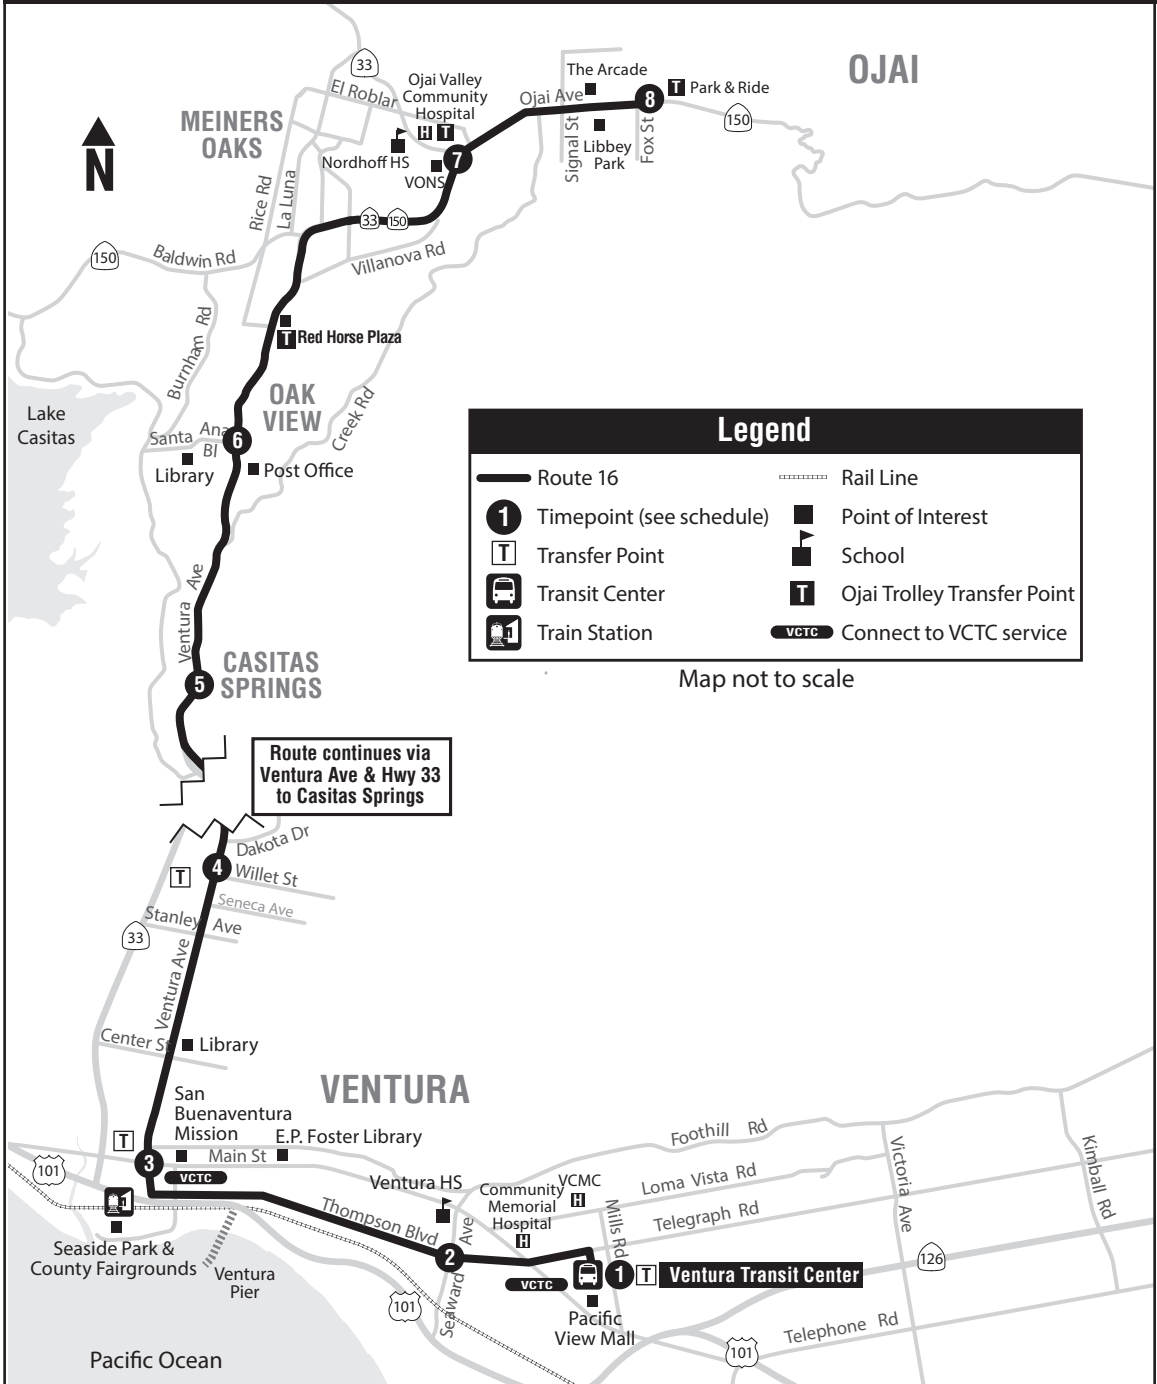

16 DOWNTOWN OJAI - PACIFIC VIEW MALL

ROUTE 16