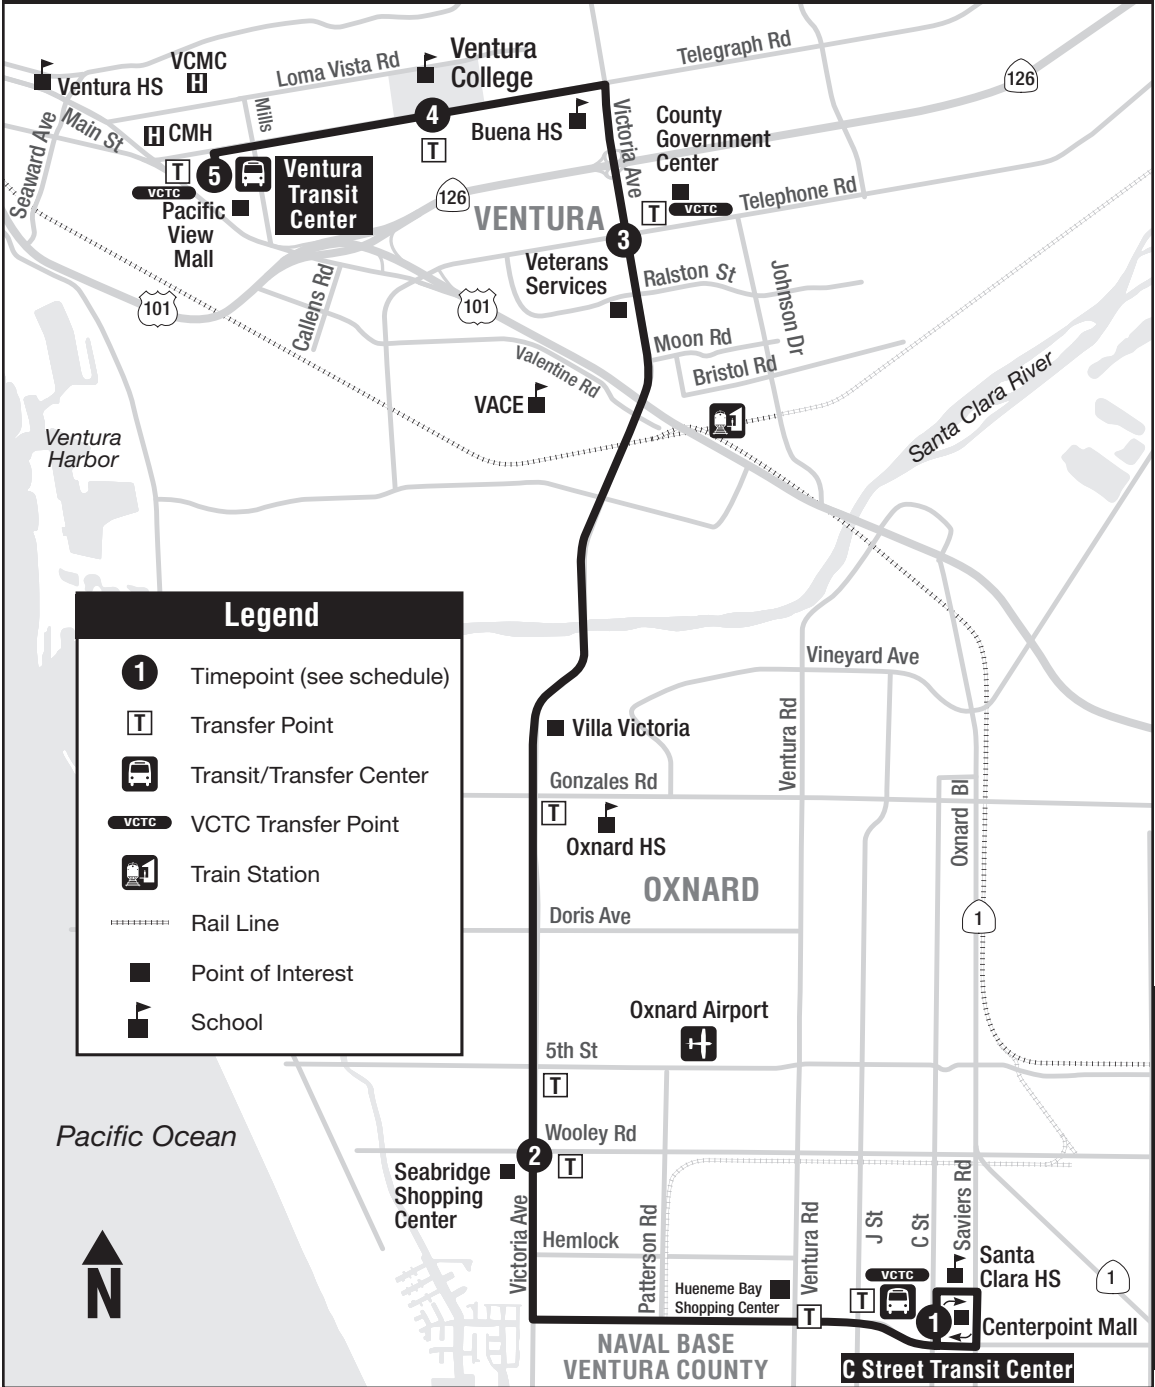

21 PACIFIC VIEW MALL - VICTORIA - C ST TRANSFER CTR

Legend

- 1** Timepoint (see schedule)
- T** Transfer Point
- Transit/Transfer Center
- VCTC** VCTC Transfer Point
- Train Station
- Rail Line
- Point of Interest
- School