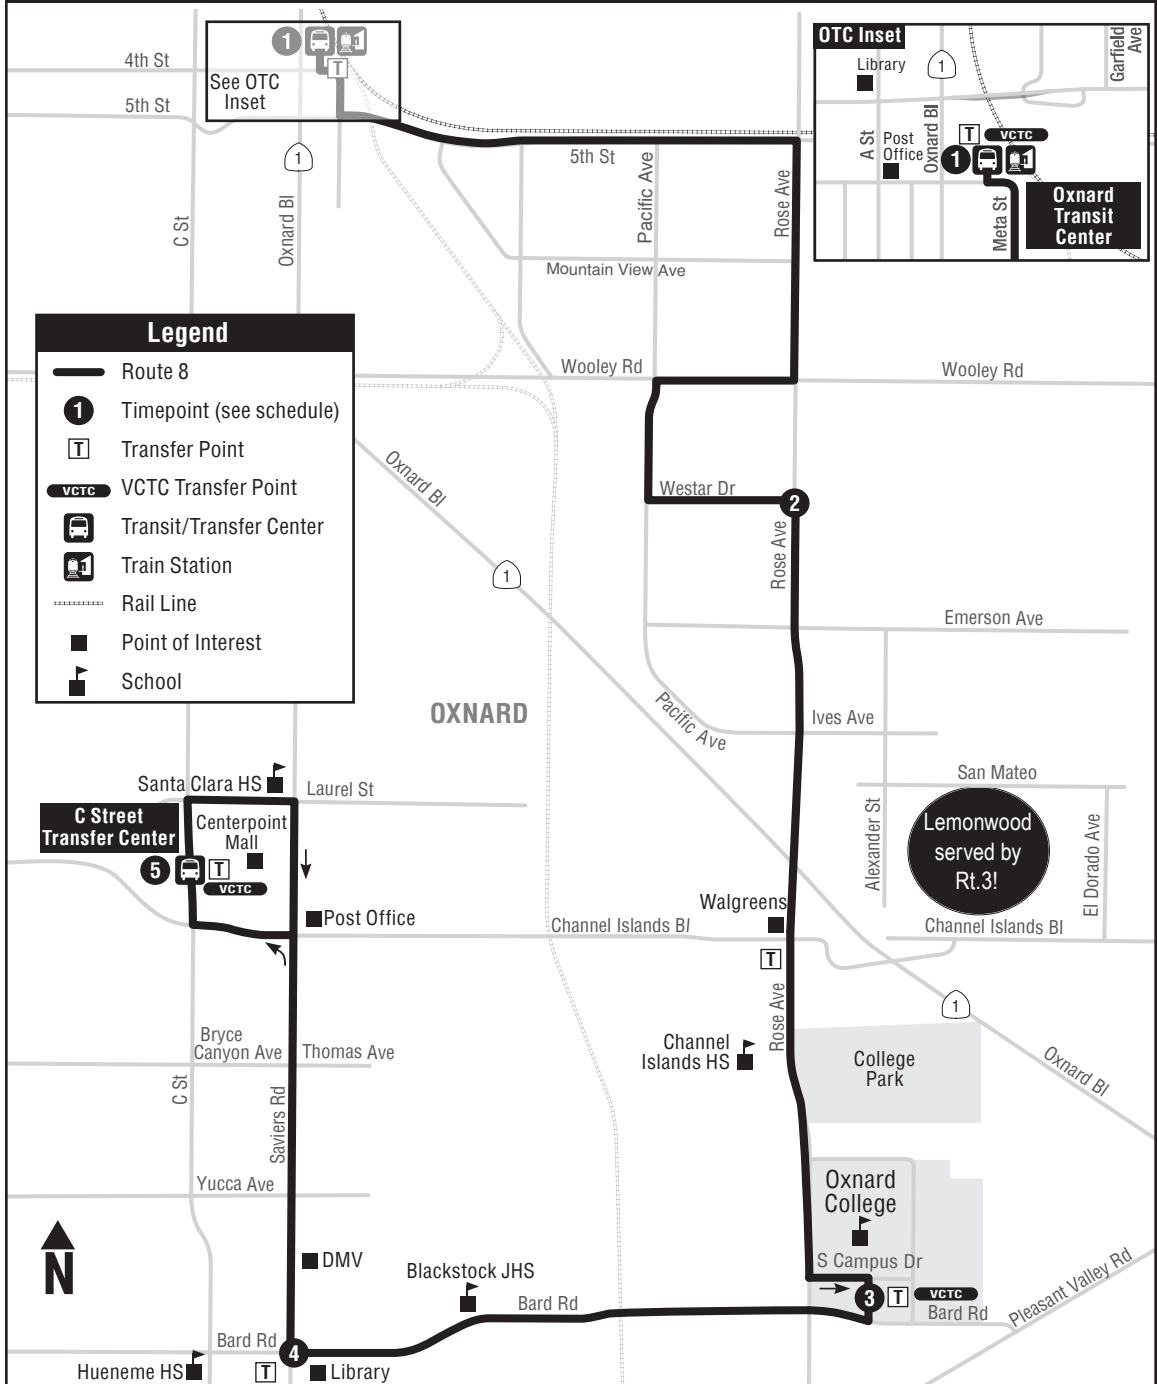

8 OTC - OXNARD COLLEGE - CENTERPOINT MALL

ROUTE 8

8 OTC - OXNARD COLLEGE - CENTERPOINT MALL

MONDAY - FRIDAY
LUNES - VIERNES

OXNARD TRANSIT CENTER 1	WESTAR & ROSE 2	OXNARD COLLEGE LOT A 3	SAVIERS & BARD 4	C STREET TRANSFER CENTER ARRIVE 5	C STREET TRANSFER CENTER DEPART 5	BARD & SAVIERS 4	OXNARD COLLEGE LOT B 3	WESTAR & ROSE 2	OXNARD TRANSIT CENTER 1	INTERLINKED ROUTE/ RUTA INTERLINEADA
SOUTHBOUND TO C STREET TRANSFER CENTER					NORTHBOUND TO OXNARD TRANSIT CENTER					
6:35	6:44	6:50	6:55	7:01	6:35 AM 7:10	6:40 7:16	6:44 7:20	6:50 7:28	7:00 7:38	To Route 2
7:15	7:24	7:30	7:35	7:41	7:55	8:02	8:07	8:15	8:25	To Route 2
8:10	8:19	8:26	8:32	8:39	8:45	8:51	8:56	9:04	9:14	To Route 2
8:55	9:03	9:10	9:15	9:22	9:30	9:36	9:41	9:49	9:59	To Route 2
9:40	9:48	9:55	10:00	10:07	10:15	10:21	10:26	10:34	10:44	To Route 2
10:25	10:34	10:41	10:46	10:53	11:00	11:07	11:12	11:19	11:29	To Route 2
11:15	11:24	11:31	11:36	11:43	11:50	11:57	12:02 PM	12:09	12:19	To Route 2
12:00	12:09	12:16	12:21	12:28	12:35	12:42	12:47	12:54	1:04	To Route 2
12:45	12:54	1:01	1:06	1:13	1:20	1:27	1:32	1:39	1:49	To Route 2
1:30	1:39	1:46	1:51	1:58	2:05	2:12	2:17	2:25	2:36	To Route 2
2:15	2:24	2:31	2:36	2:43	2:50	2:57	3:02	3:10	3:21	To Route 2
3:00	3:12	3:19	3:24	3:31	3:40	3:47	3:52	4:00	4:11	To Route 2
3:50	4:02	4:09	4:14	4:22	4:30	4:37	4:42	4:49	5:00	To Route 2
4:35	4:46	4:53	4:58	5:06	5:15	5:22	5:27	5:34	5:45	To Route 2
5:20	5:31	5:37	5:42	5:50	6:00	6:07	6:12	6:19	6:30	To Route 2
6:10	6:19	6:25	6:30	6:36	6:45	6:51	6:56	7:02	7:12	To Route 2
6:55	7:04	7:10	7:15	7:21	7:30	7:36	7:41	7:47	7:56	----