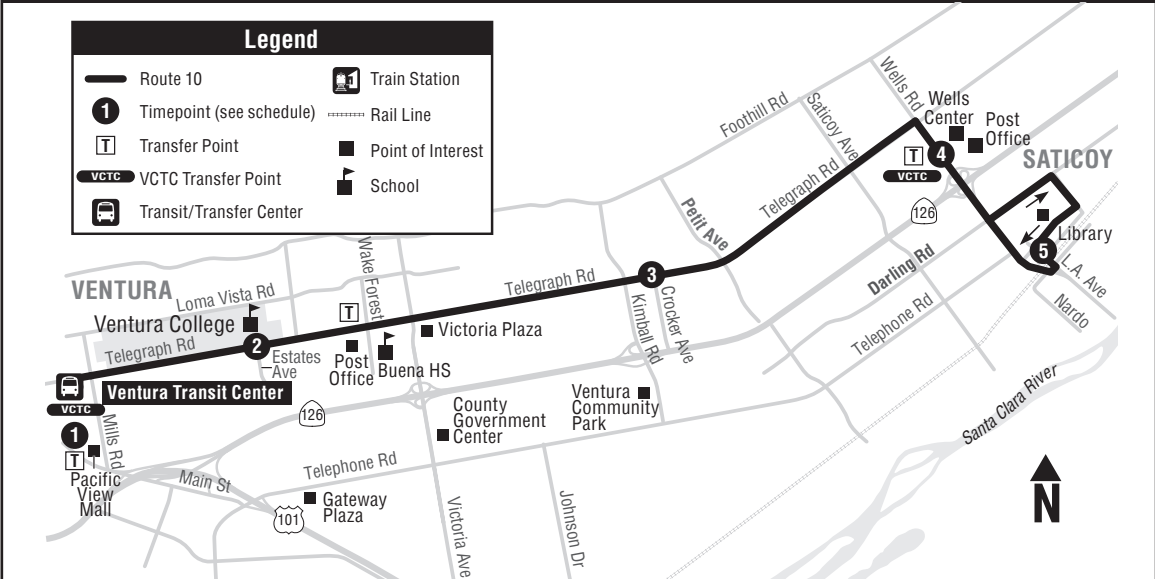

10 PACIFIC VIEW MALL - TELEGRAPH - SATICOY

Legend

- Route 10
- Timepoint (see schedule)
- Transfer Point
- VCTC Transfer Point
- Transit/Transfer Center
- Train Station
- Rail Line
- Point of Interest
- School

10 PACIFIC VIEW MALL - TELEGRAPH - SATICOY

DAILY
DIARIO

VENTURA TRANSIT CENTER 1	VENTURA COLLEGE 2	TELEGRAPH & CROCKER 3	WELLS CENTER 4	VIOLETA & LOS ANGELES 5	WELLS CENTER 4	TELEGRAPH & CROCKER 3	VENTURA COLLEGE 2	VENTURA TRANSIT CENTER 1	INTERLINED ROUTE / RUTA INTERLINEADA
EASTBOUND TO SATICOY				WESTBOUND TO VENTURA					
6:40	6:46	6:54	7:10	6:10 AM	6:20	6:25	6:30	6:35	To Route 16
7:35	7:41	7:49	8:05	7:18	7:30	7:37	7:45	7:52	To Route 16
8:35	8:41	8:49	9:05	8:13	8:25	8:32	8:40	8:47	To Route 16
9:35	9:41	9:49	10:05	9:13	9:25	9:32	9:40	9:47	To Route 16
10:35	10:42	10:50	11:05	10:13	10:25	10:32	10:40	10:47	To Route 16
11:35	11:42	11:50	12:05 PM	11:13	11:25	11:32	11:40	11:47	To Route 16
12:35	12:42	12:50	1:00	12:13	12:25	12:32	12:40	12:47	To Route 16
1:35	1:42	1:50	2:00	1:08	1:25	1:32	1:40	1:47	To Route 16
2:35	2:42	2:50	3:00	2:08	2:25	2:32	2:40	2:47	To Route 16
3:35	3:42	3:52	4:00	3:08	3:25	3:32	3:40	3:47	To Route 16
4:35	4:42	4:50	5:00	4:08	4:25	4:32	4:40	4:47	To Route 16
5:30	5:37	5:45	5:55	5:08	5:25	5:32	5:40	5:47	To Route 16
6:30	6:36	6:44	6:55	6:03	6:25	6:32	6:40	6:47	To Route 16
7:30	7:36	7:44	7:55	7:02	7:15	7:22	7:30	7:37	----
8:25	8:31	8:39	8:50	8:02	----	----	----	----	----
				8:57	----	----	----	----	----

ROUTE 10

10 EASTBOUND STOPS - PARADAS HACIA EL ESTE

1 Ventura Transit Center (VTC)

Telegraph..... College
 Telegraph..... Ashwood
 Telegraph..... Baylor
 Telegraph..... Claremont

2 Ventura College

Telegraph..... Townhouse Driveway
 Telegraph..... Day
 Telegraph..... Bryn Mawr
 Telegraph..... Wake Forest
 Telegraph..... Victoria
 Telegraph..... Hill
 Telegraph..... Lemonnaire Ranch
 Telegraph..... Hoover
 Telegraph..... Harding

1 Ventura Transit Center (VTC)

BOLD INDICATES TIMEPOINT

LETRAS MARCADAS INDICAN PUNTOS CLAVES