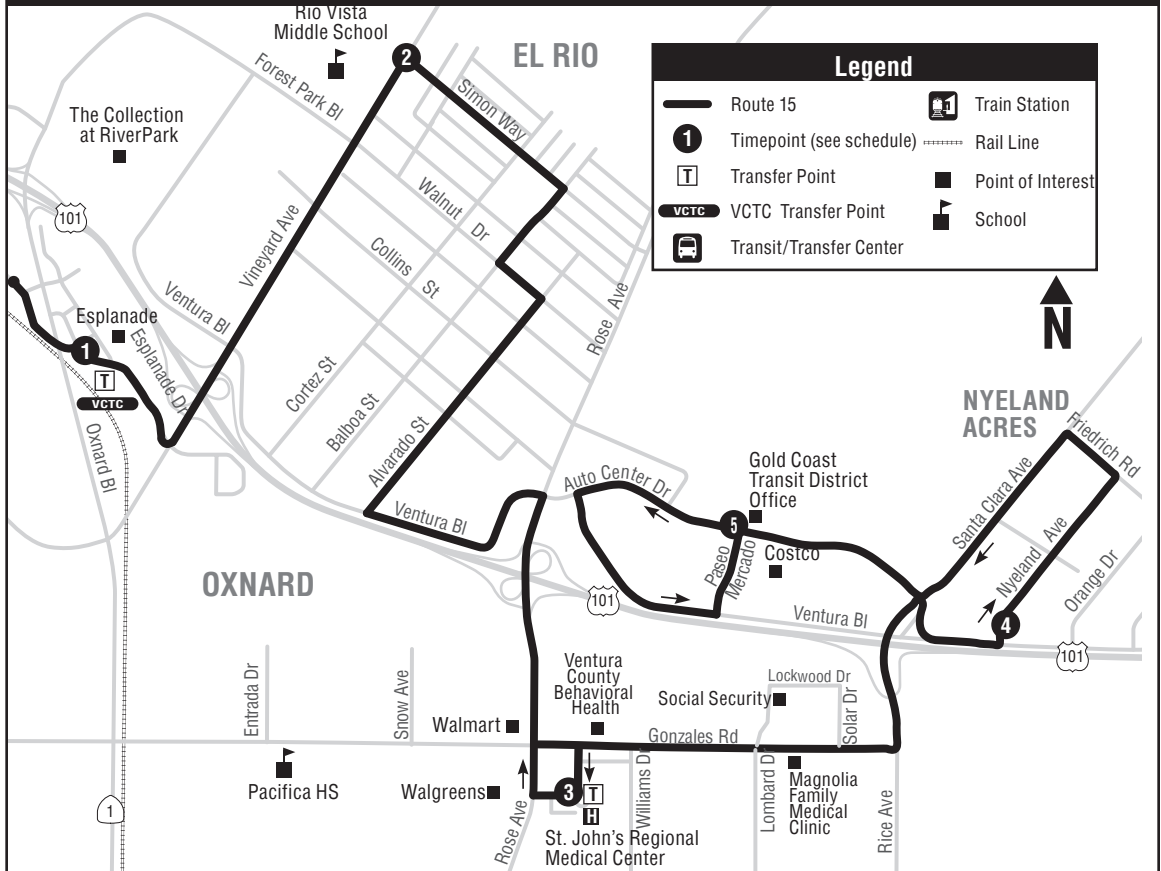

15 ESPLANADE - EL RIO - ST. JOHN'S MEDICAL CENTER

15 ESPLANADE - EL RIO - ST. JOHN'S CTR

MONDAY - FRIDAY
LUNES - VIERNES

ESPLANADE & SPUR 1	VINEYARD & SIMON 2	ST. JOHN'S HOSPITAL 3	NYELAND & VENTURA BLVD 4	AUTO CENTER & PASEO MERCADO ARRIVE 5 DEPART 5	NYELAND & VENTURA BLVD 4	ST. JOHN'S HOSPITAL 3	SIMON & VINEYARD 2	ESPLANADE & SPUR 1	
EASTBOUND TO NYELAND ACRES / AUTO CENTER					WESTBOUND TO ESPLANADE				
---	---	---	---	---	8:23 AM	8:34	8:47	8:58	
8:15	8:22	8:36	8:43	8:50	8:55	9:02	9:13	9:37	
9:05	9:12	9:26	9:34	9:41	9:50	9:57	10:08	10:34	
9:55	10:02	10:16	10:24	10:31	10:40	10:47	10:58	11:24	
10:45	10:52	11:07	11:15	11:22	11:30	11:37	11:48	12:03 PM	
11:35	11:42	11:57	12:05	12:13	12:20	12:27	12:38	12:54	
12:25	12:32	12:47	12:55	1:03	1:10	1:17	1:28	1:44	
1:15	1:22	1:38	1:46	1:54	2:05	2:14	2:26	2:42	
2:05	2:12	2:28	2:36	2:44	3:00	3:09	3:21	3:37	
3:05	3:13	3:29	3:38	3:46	4:00	4:07	4:19	4:35	
4:00	4:08	4:24	4:33	4:41	5:00	5:07	5:18	5:33	
5:00	5:07	5:22	5:29	5:36	---	---	---	---	
5:55	6:02	6:17	6:24	6:31	---	---	---	---	

15 ESPLANADE - EL RIO - ST. JOHN'S CTR

SATURDAY - SUNDAY
SÁBADO - DOMINGO

ESPLANADE & SPUR 1	VINEYARD & SIMON 2	ST. JOHN'S HOSPITAL 3	NYELAND & VENTURA BLVD 4	AUTO CENTER & PASEO MERCADO ARRIVE 5 DEPART 5	NYELAND & VENTURA BLVD 4	ST. JOHN'S HOSPITAL 3	SIMON & VINEYARD 2	ESPLANADE & SPUR 1
EASTBOUND TO NYELAND ACRES / AUTO CENTER					WESTBOUND TO ESPLANADE			
---	---	---	---	---	9:45 AM	9:55	10:09	10:20
10:25	10:32	10:46	10:53	11:00	11:10	11:17	11:27	11:52
12:00 PM	12:07	12:22	12:29	12:36	12:50	12:57	1:07	1:34
1:40	1:48	2:03	2:10	2:17	2:30	2:37	2:47	3:14
3:20	3:28	3:43	3:50	3:57	4:10	4:17	4:27	4:53
5:00	5:08	5:22	5:29	5:36	---	---	---	---

15 EASTBOUND STOPS - PARADAS HACIA EL ESTE

1 **Esplanade** **Spur**

Esplanade (Food 4 Less)

Vineyard..... Olive

Vineyard..... Collins

2 **Vineyard**..... **Simon Way**

Simon Way..... Cortez

Balboa..... Salem