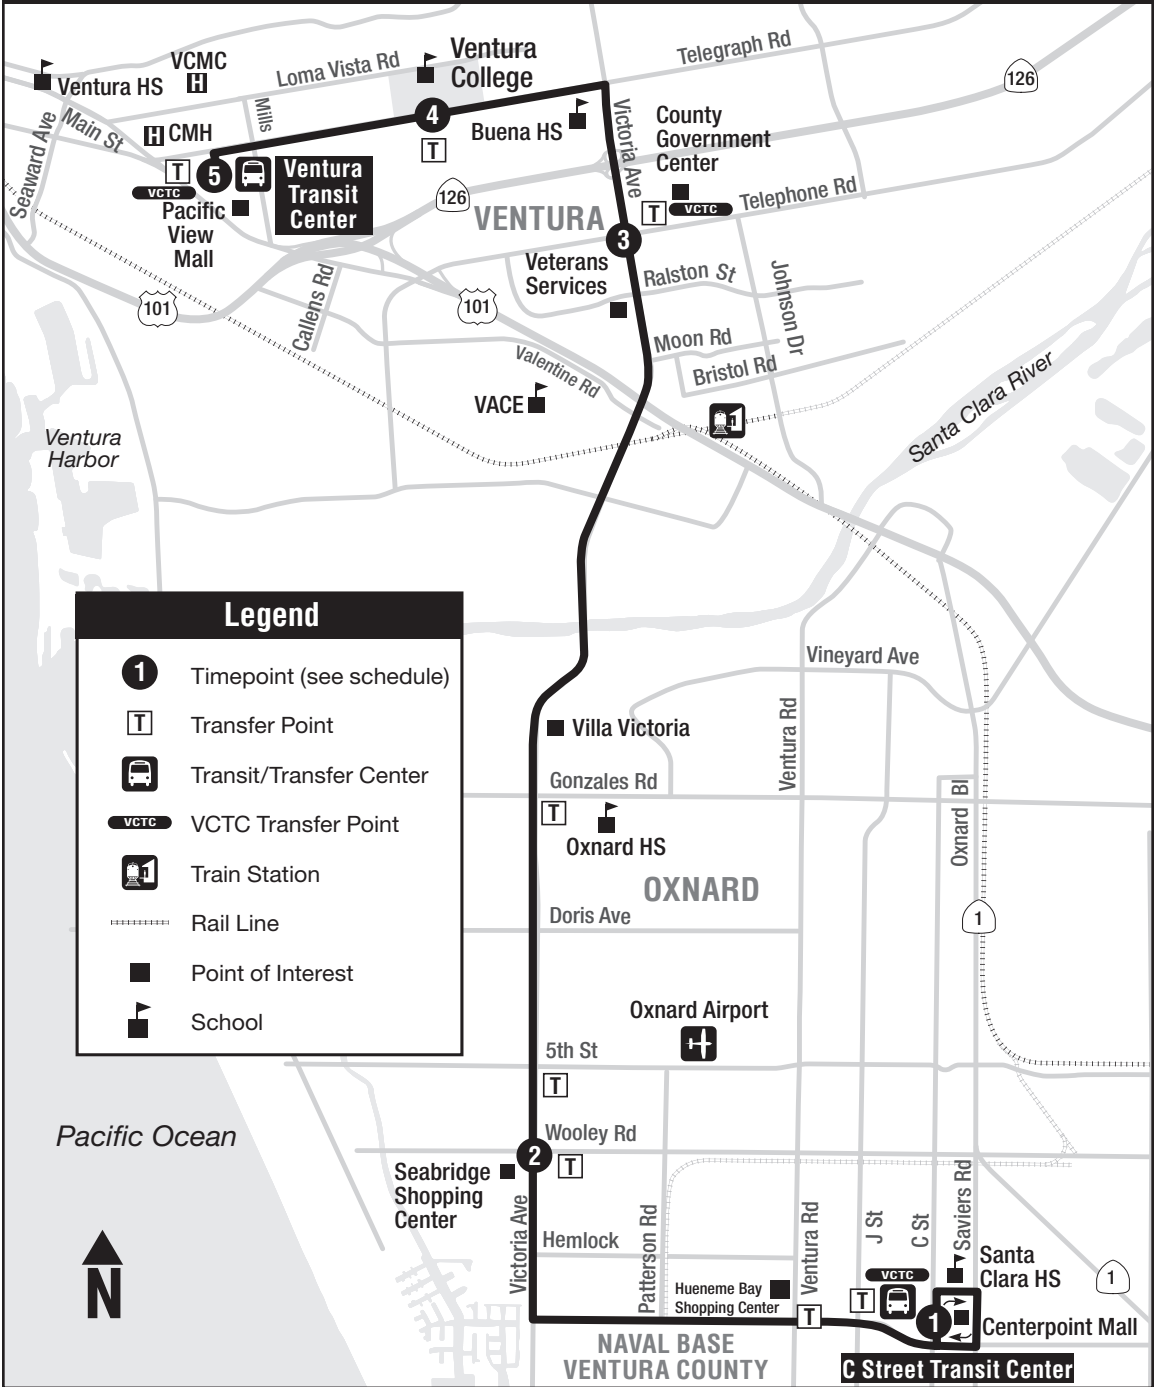

21 PACIFIC VIEW MALL - VICTORIA - C ST TRANSFER CTR

Legend

- 1** Timepoint (see schedule)
- T** Transfer Point
- Transit/Transfer Center
- VCTC** VCTC Transfer Point
- Train Station
- Rail Line
- Point of Interest
- School