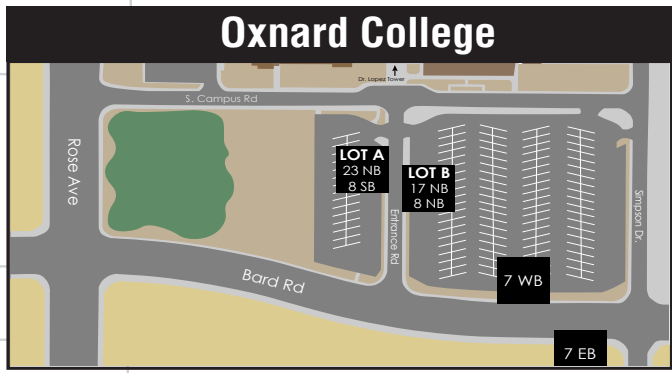

17 ESPLANADE - OXNARD COLLEGE

Provides direct service between South Oxnard and Riverpark!

Legend

- Route 17
- Timepoint (see schedule)
- Transfer Point
- VCTC Transfer Point
- Transit/Transfer Center
- Train Station
- Rail Line
- Point of Interest
- School

ROUTE 17

17 SOUTHBOUND STOPS - PARADAS HACIA EL SUR

- | | |
|--|--|
| <p>1 Esplanade Spur
 Spur Wagon Wheel</p> <p>2 Oxnard Blvd..... Clyde River (The Collection)
 Forest Park Riverpark Blvd
 Riverpark Blvd American River
 Riverpark Blvd Vineyard
 Ventura Blvd.....Financial Square
 Rose.....Ventura Blvd
 Rose.....Lockwood</p> <p>3 Rose.....Gonzales
 Rose.....Socorro
 Rose..... Camino Del Sol
 Rose..... Santa Lucia
 Rose..... Wooley</p> | <p>4 Rose Westar
 Rose.....Emerson
 Rose..... Channel Islands
 Rose..... Raiders Way
 Rose..... N.Campus</p> <p>5 Oxnard College</p> |
|--|--|