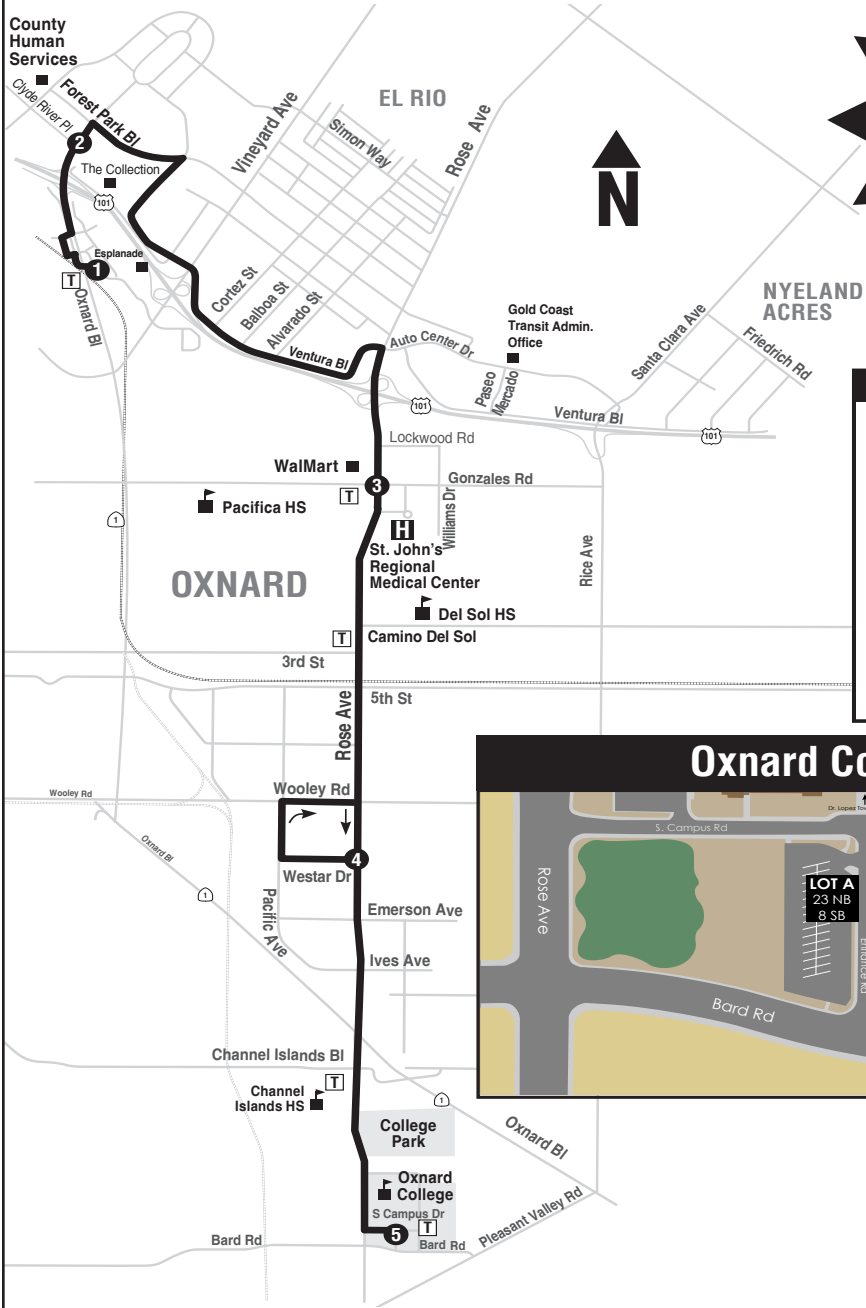

17 ESPLANADE - OXNARD COLLEGE

Provides direct service between South Oxnard and Riverpark!

Legend

- Route 17
- Timepoint (see schedule)
- Transfer Point
- VCTC Transfer Point
- Transit/Transfer Center
- Train Station
- Rail Line
- Point of Interest
- School

ROUTE 17

17 SOUTHBOUND STOPS - PARADAS HACIA EL SUR

- | | |
|--|--|
| <p>1 Esplanade Spur
 Spur Wagon Wheel</p> <p>2 Oxnard Blvd..... Clyde River (The Collection)
 Forest Park Riverpark Blvd
 Riverpark Blvd American River
 Riverpark Blvd Vineyard
 Ventura Blvd.....Financial Square
 Rose.....Ventura Blvd
 Rose.....Lockwood</p> <p>3 Rose.....Gonzales
 Rose.....Socorro
 Rose..... Camino Del Sol
 Rose..... Santa Lucia
 Rose..... Wooley</p> | <p>4 Rose Westar
 Rose.....Emerson
 Rose..... Channel Islands
 Rose..... Raiders Way
 Rose..... N.Campus</p> <p>5 Oxnard College</p> |
|--|--|

17 NORTHBOUND STOPS - PARADAS HACIA EL NORTE

- | | |
|---|--|
| <p>5 Oxnard College - LOT B
 Rose..... N.Campus
 Rose..... Gary (College Park)
 Rose..... Raiders Way
 Rose..... Channel Islands
 Rose..... Ives</p> <p>4 Westar Rose Avenue
 Westar..... Pacific
 Wooley Pacific
 Wooley Telstar
 Rose..... Santa Lucia
 Rose..... Camino Del Sol
 Rose..... Socorro</p> | <p>3 Rose Gonzales (St.John's)
 Rose..... Lockwood
 Ventura Blvd Rose
 Ventura Blvd Royal Duke MHP
 Ventura Blvd.....Alvarado
 Ventura Blvd.....Financial Square
 Riverpark Blvd.....Vineyard
 Riverpark Blvd.....American River
 Forest Park Blvd.....Riverpark Blvd</p> <p>2 Oxnard Blvd.....Clyde River (The Collection)
 Spur.....Wagon Wheel</p> <p>1 Esplanade Spur</p> |
|---|--|