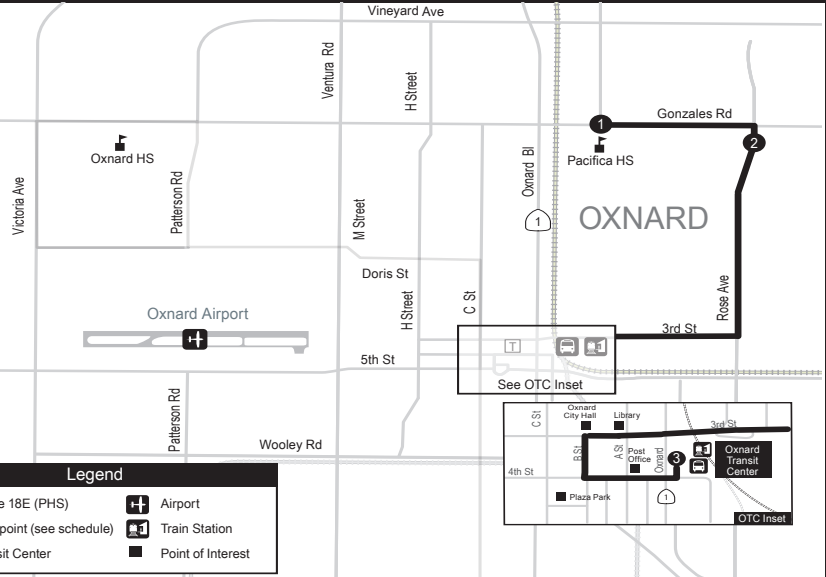

18E TRIPPER PACIFICA HS

SCHEDULES SUBJECT TO CHANGE.
LOS HORARIOS ESTÁN SUJETOS A CAMBIOS

Routes operate on regular school days only. Subject to change pending school schedules. Visit our website for a complete list of bus stops.

Las rutas operan en días escolares solamente. Están sujetos a cambios pendientes a los horarios escolares. Visite nuestro sitio web para una lista de paradas.

Legend

- Route 18E (PHS)
- Timepoint (see schedule)
- Transit Center
- Airport
- Train Station
- Point of Interest

18E PACIFICA HIGH SCHOOL SCHEDULE (TRIPPER)

18E (PM ONLY) PACIFICA HIGH SCHOOL - 3RD STREET - OXNARD TRANSIT CENTER			
P.M. Only	Pacifica High School	Rose at Gonzales	Oxnard Transit Center
Mon - Fri	3:45 P.M.	3:49 P.M.	4:00 P.M.
Alternate Thurs.	2:35 P.M.	2:39 P.M.	2:50 P.M.

ROUTE 18